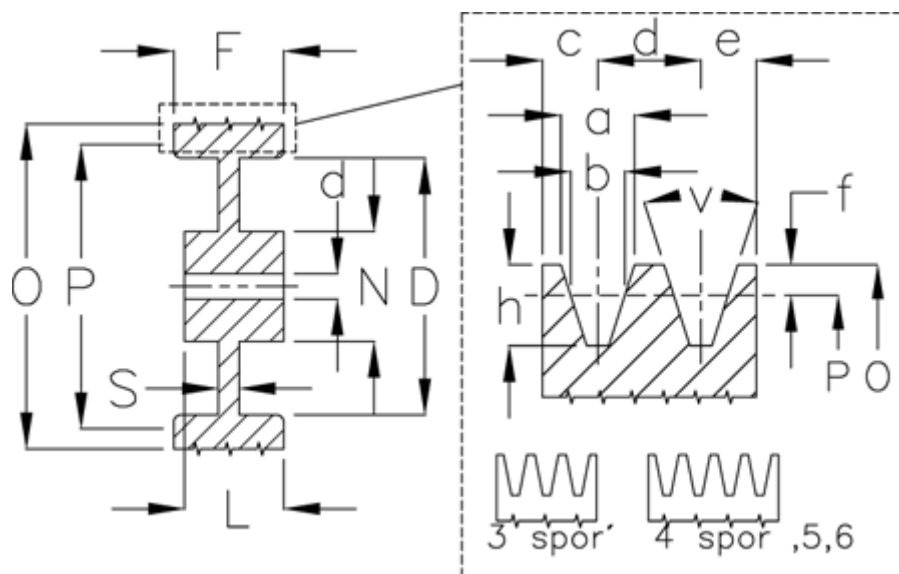

Article number: 60410228005

Description: V-belt pulley, no bore C 280/5

Measures

D	= 223	S	= 40
d	= 25	Type	= C
F	= 136.0		
L	= 100		
N	= 102		
Number of ribs	= 5		
O	= 289.6		
P	= 280		